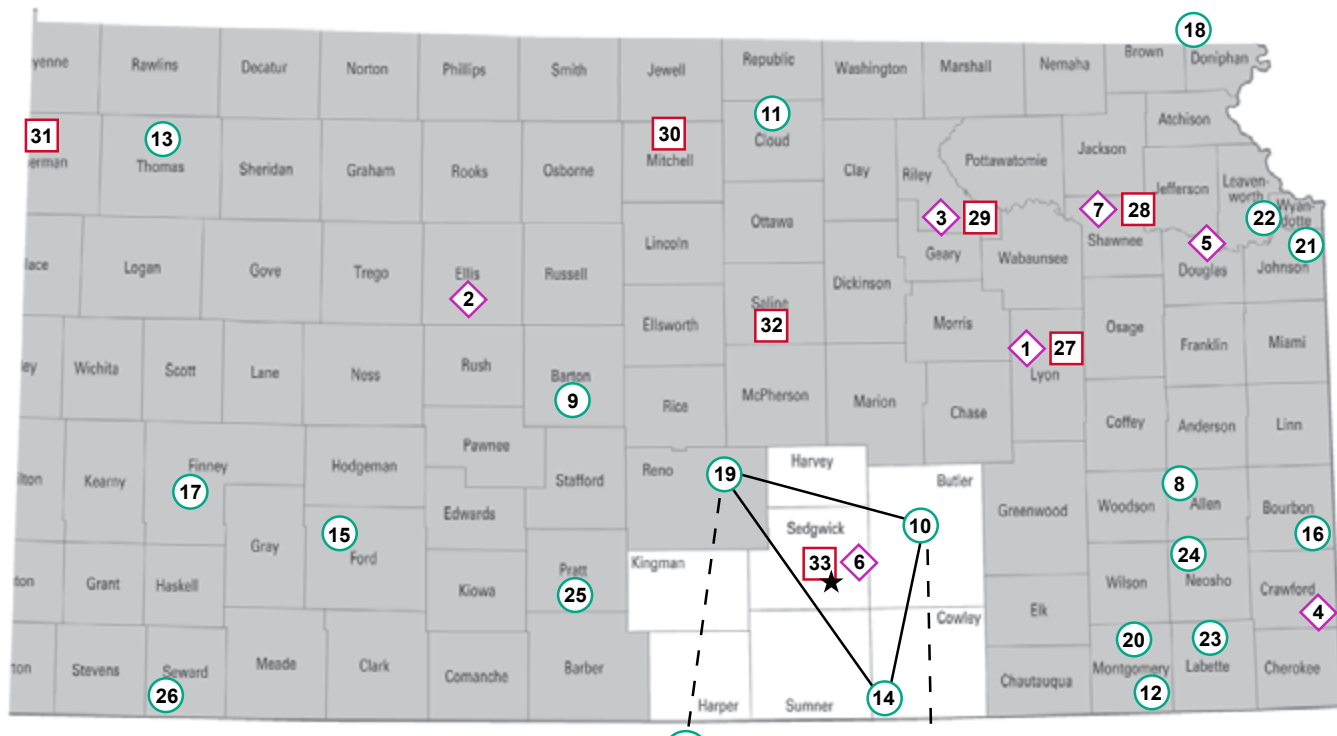

APPENDIX C – Kansas Public Schools, Colleges, and Universities Map

**UNIVERSITIES:**

- 1 **Emporia State University**  
Emporia, KS 66801
- 2 **Fort Hays State University**  
Hays, KS 67601
- 3 **Kansas State University**  
Manhattan, KS 66506
- 4 **Pittsburg State University**  
Pittsburg, KS 66762
- 5 **University of Kansas**  
Lawrence, KS 66045
- 6 **Wichita State University**  
Wichita, Kansas, 67260
- 7 **Washburn University**  
Topeka, KS 66621

**COMMUNITY COLLEGES:**

- 8 **Allen Community College**  
Iola, KS 66749
- 9 **Barton County Community College**  
Great Bend, KS 67530
- 10 **Butler Community College**  
El Dorado, KS 67042
- 11 **Cloud County Community College**  
Concordia, KS 66901
- 12 **Coffeyville Community College**  
Coffeyville, KS 67337
- 13 **Colby Community College**  
Colby, KS 67701
- 14 **Cowley College**  
Arkansas City, KS 67005
- 15 **Dodge City Community College**  
Dodge City, KS 67801
- 16 **Fort Scott Community College**  
Fort Scott, KS 66701
- 17 **Garden City Community College**  
Garden City, KS 67846
- 18 **Highland Community College**  
Highland, KS 66035
- 19 **Hutchinson Community College**  
Hutchinson, KS 67501
- 20 **Independence Community College**  
Independence, KS 67301
- 21 **Johnson County Community College**  
Overland Park, KS 66210
- 22 **Kansas City Kansas Community College**  
Kansas City, KS 66112
- 23 **Labette Community College**  
Parsons, KS 67357
- 24 **Neosho County Community College**  
Chanute, KS 66720
- 25 **Pratt Community College**  
Pratt, KS 67124
- 26 **Seward County Community College**  
Liberal, Kansas 67905